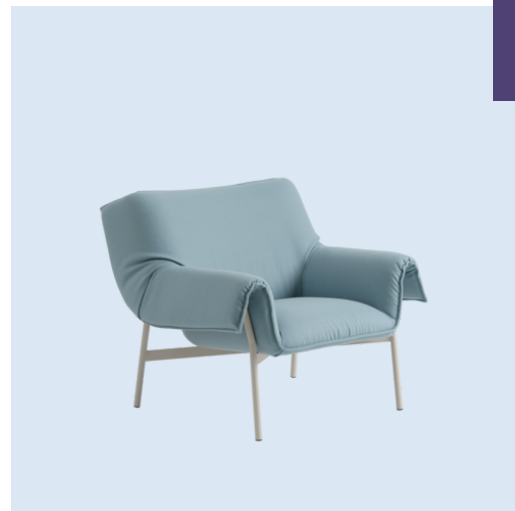

Wrap Lounge Chair

“Designing the Wrap Lounge Chair, we had the image of a lounge chair with a soft blanket simply draped around its ample silhouette in mind, playing with models and prototypes to find a fluid way of incarnating this idea. We were driven by the idea of creating a really snug chair with an enveloping feel and generous proportions that don’t feel chunky.”

— Normal Studio

Designed by	Normal Studio / 2023
About the designer	Normal Studio is a Paris-based design studio, founded in 2006 by Jean-Francois Dingjian and Eloi Chafa. In their work, the duo attempts to promote elementary design that goes beyond trends and fads to create objects that will have a longstanding lifespan through timeless expressions. Designs by Normal Studio are part of the permanent collection of Paris’ Musée des Arts Décoratifs and featured in various contemporary art foundations throughout France.
Environment	Indoor
Country of Production	Poland
Preassembled	Yes
Description	Wrap is a soft Lounge Chair with a blanket-like textile wrapped around its shell, allowing a deep sense of comfort with a strong sense of character. While its design is guided by the search for ultimate comfort, its generous shape is supported by a light steel frame creating a contrasting image of airy lightness. The draped upholstery is a result of extensive research and development as well as craftsmanship and knowhow. The Wrap Lounge Chair is simple, yet refined, combining a sense of ease with a strong design language.
Material	Seat made of pressed felt with steel reinforcement. Wrap Lounge Chair’s shell is clad with multiple layers of foam and wadding and finished with textile upholstery. Upholstered in high-quality textiles from Kvadrat and Rohleder. Tube base in powder coated steel with plastic gliders.
Cleaning & Care	Textile: For general care we recommend a gentle vacuum cleaning between the seat and armrest or backrest. In case of stains, we generally recommend removing non-greasy stains by carefully dabbing with a lint-free cloth or sponge wrung out in clean warm water. If necessary, clean by dabbing with soapy water made with a little dish soap. Finally, dab the surface with clean water. We highly recommend that you go to kvadrat.dk for further cleaning and maintenance instructions for your chosen textile, as the cleaning methods may vary from one textile to another. Base: Clean with a moist cloth. If necessary, use a little dish soap on the cloth.

MUUTO

FOR PRODUCT INFORMATION, SWATCHES + ORDERING: HELLO@RYPEN.COM | 800.560.0554 | WWW.RYPEN.COM