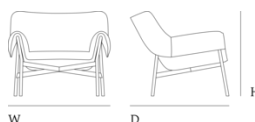

MUUTO

FOR PRODUCT INFORMATION, SWATCHES + ORDERING: HELLO@RYPEN.COM | 800.560.0554 | WWW.RYPEN.COM

Wrap Lounge Chair

Dimensions

Height:	81,5 cm / 32"
Width:	91,3 cm / 36"
Depth:	91 cm / 35.8"
Seat Height:	44,5 cm / 17.5"
Seat Depth:	54 cm / 21.3"
Armrest Height:	59,5 cm / 23.4"